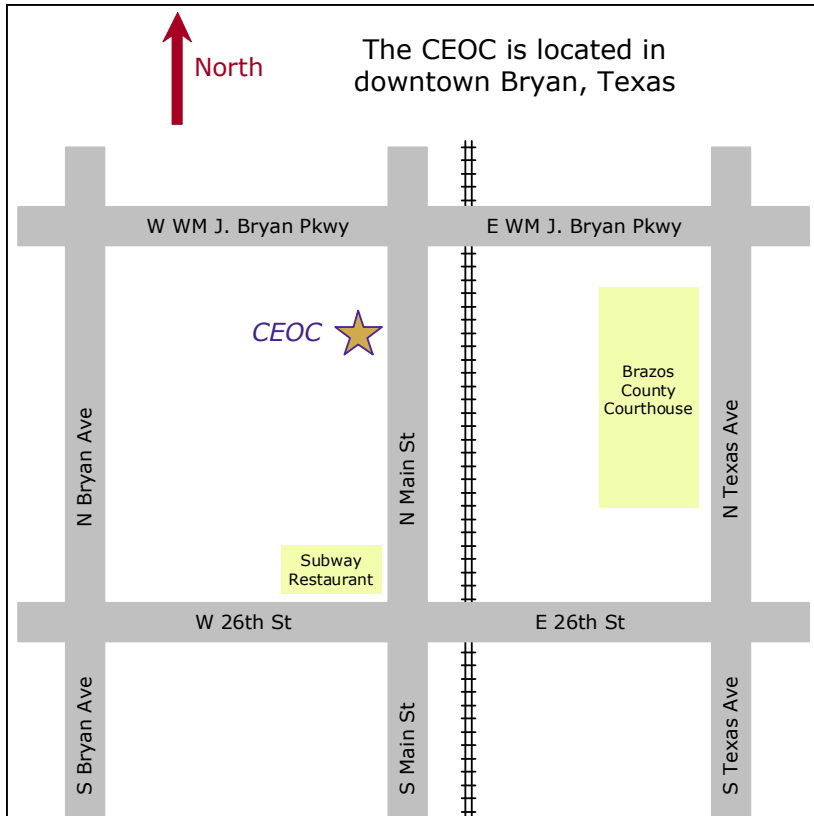

Brazos Valley Community EOC (CEOC)

*With Emergency Management offices of:
Brazos County, City of Bryan,
City of College Station, and
Texas A&M University*

Enter the glass doors with the CEOC logo.

Take the elevator or stairs to the basement.

The CEOC entrance is to the right.

If no one is at the reception desk, ring the doorbell on the right doorframe, or use the phone to call one of the offices.

Depending on the time of day, finding a close parking spot can be a challenge.